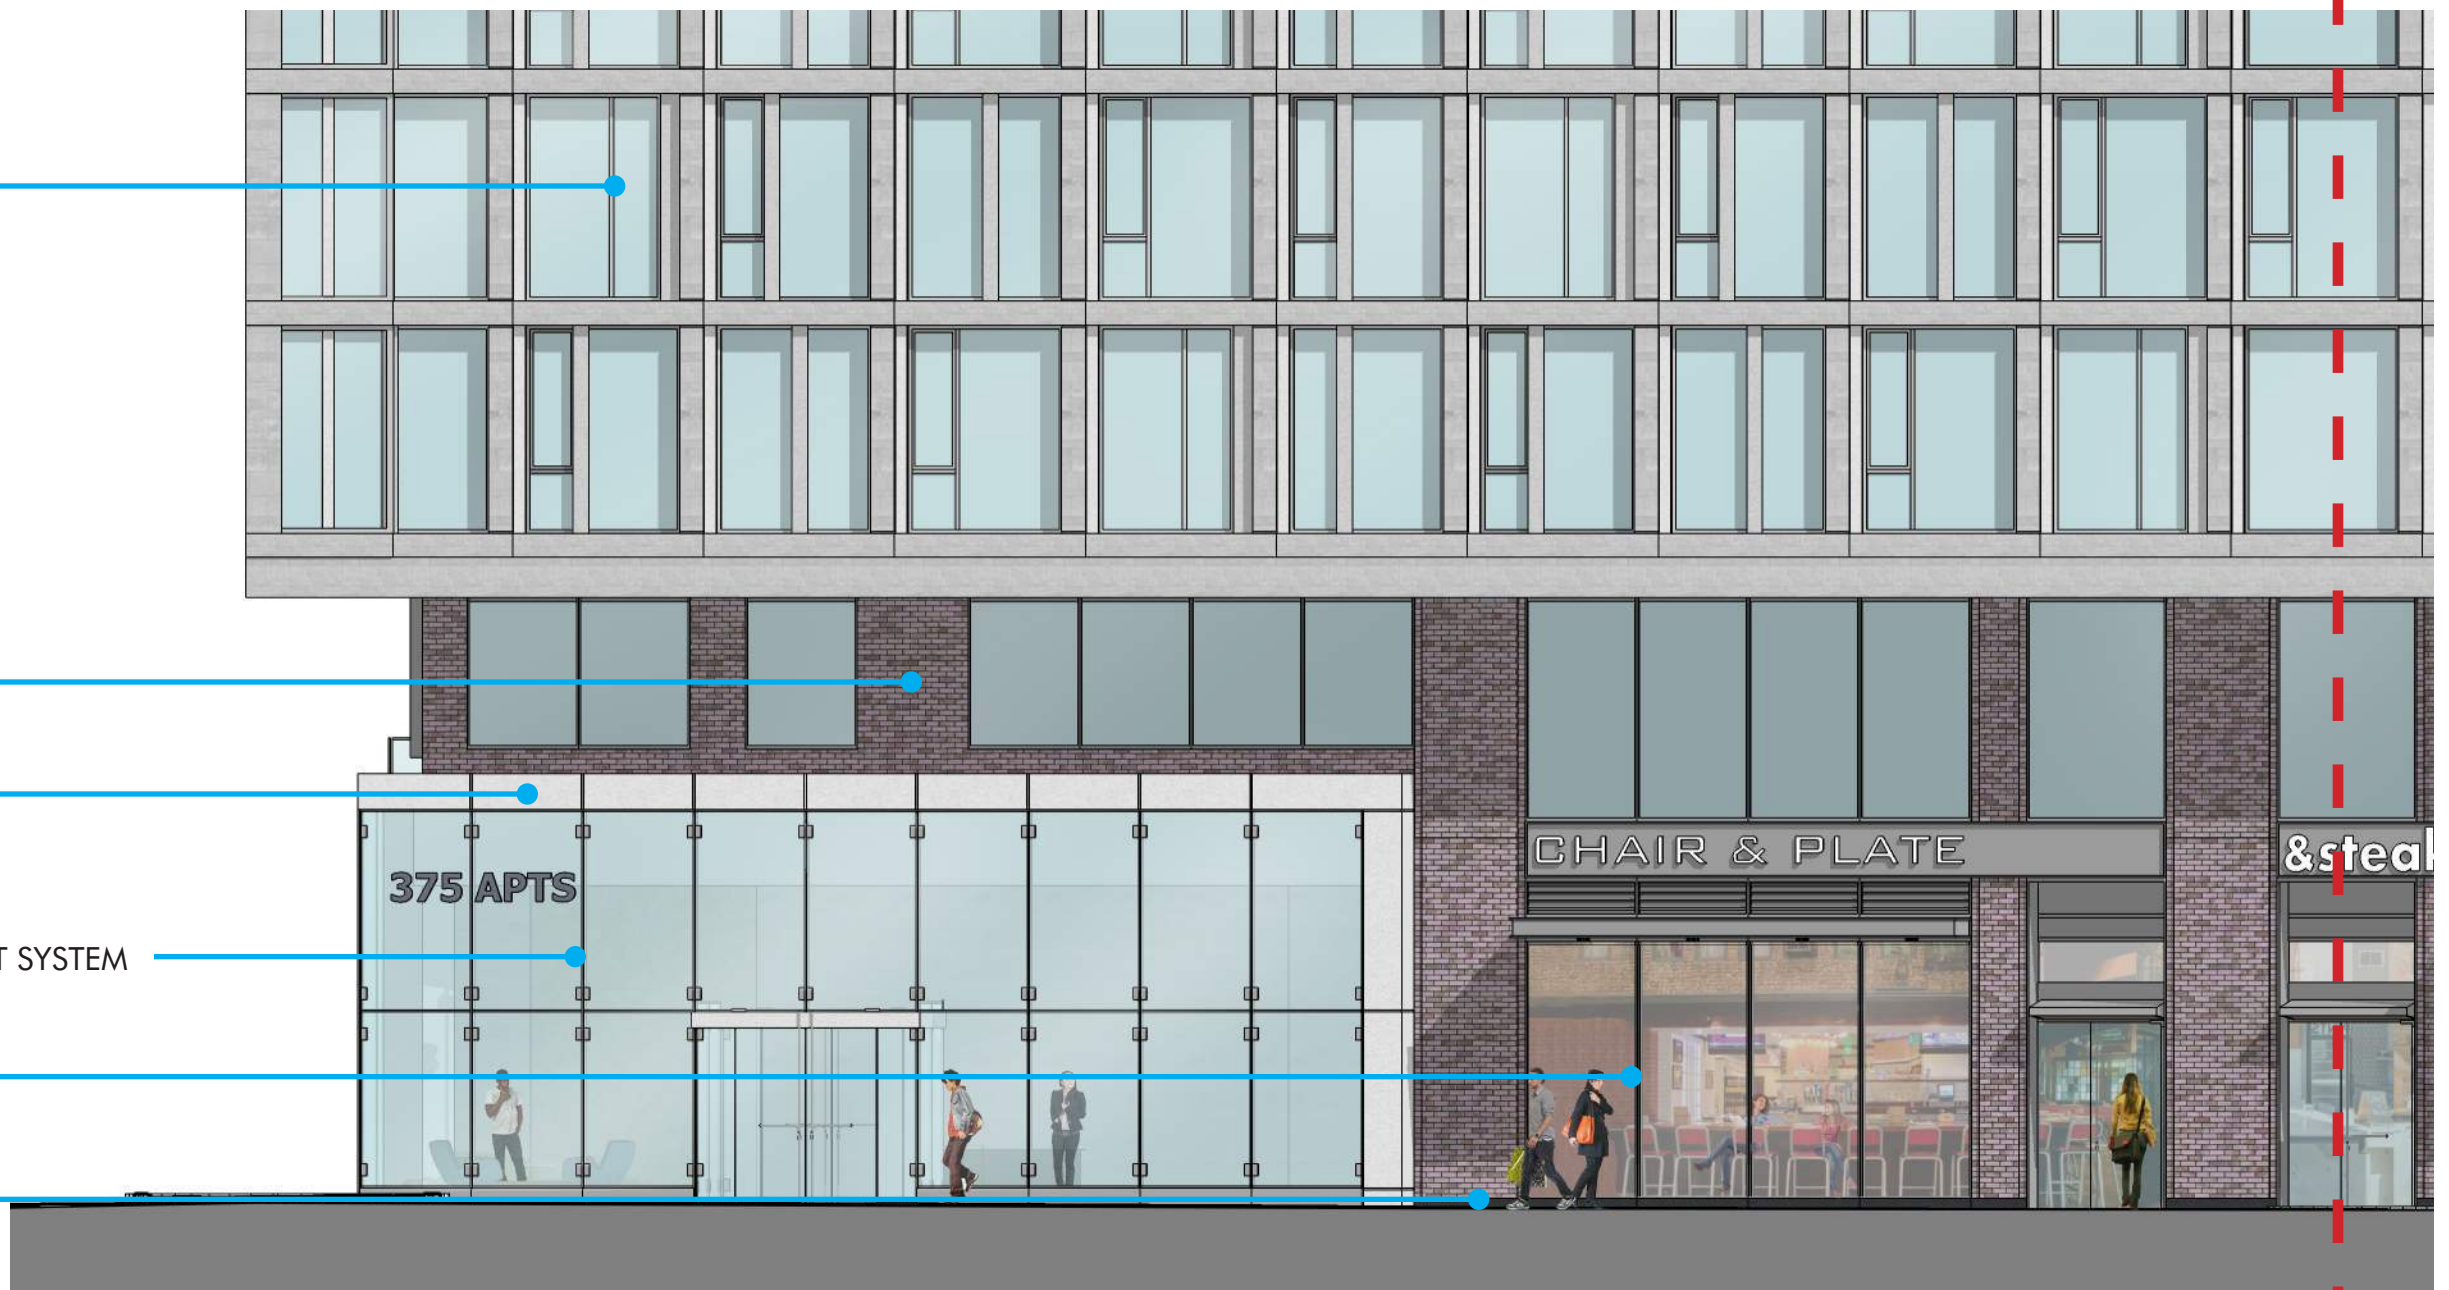

MATCH LINE 68

ALUMINUM GLAZING SYSTEM

MASONRY TYPE "A"

PANELING

STRUCTURALLY GLAZED STOREFRONT SYSTEM

ALUMINUM GLAZING SYSTEM

MASONRY BASE

MATCH LINE 67

ALUMINUM GLAZING SYSTEM

GLASS BALCONY RAILING

ALUMINUM GLAZING SYSTEM

MASONRY TYPE "A"

MASONRY BASE

0 4' 8' 12' 16'
 1/8" = 1'-0"

MASONRY TYPE "A"

ALUMINUM WINDOW

ALUMINUM GLAZING SYSTEM

GLASS BALCONY RAILING

ALUMINUM GLAZING SYSTEM

MASONRY TYPE "A"

MASONRY BASE

MATCH LINE 69

MATCH LINE 71

MASONRY TYPE "A"

ALUMINUM WINDOW

GLASS BALCONY RAILING

ALUMINUM GLAZING SYSTEM

MASONRY

MASONRY BASE

MATCH LINE 70

MASONRY TYPE "A"

ALUMINUM WINDOW