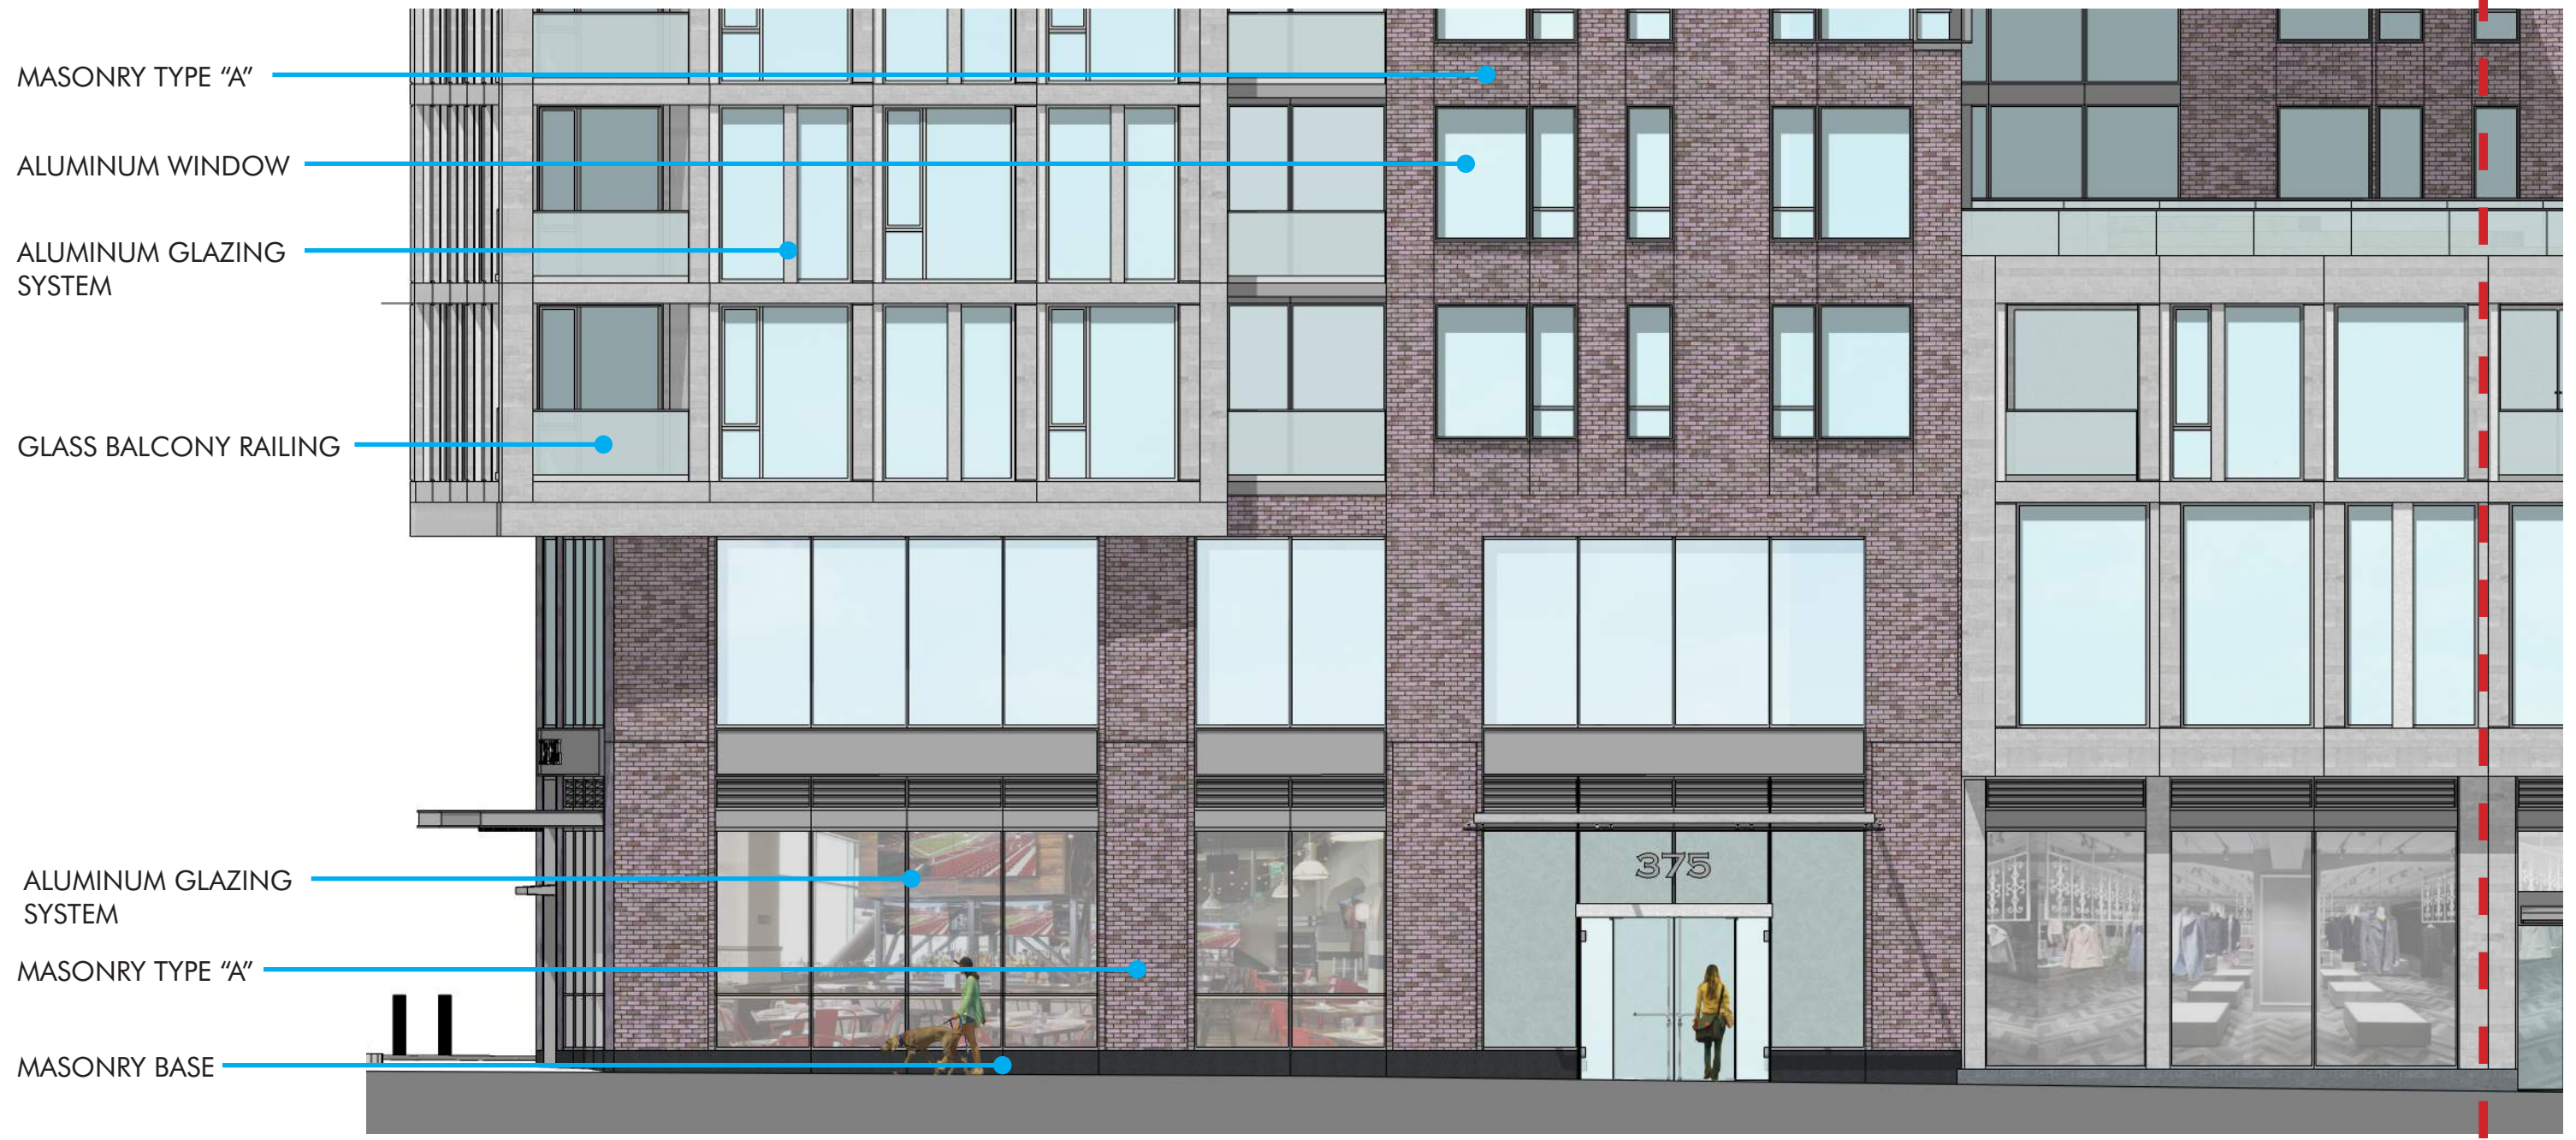

ALUMINUM GLAZING SYSTEM

GLASS BALCONY RAILING

ALUMINUM GLAZING SYSTEM

MASONRY TYPE "A"

MASONRY BASE

0 4' 8' 12' 16'
 1/8" = 1'-0"

MASONRY TYPE "A"

ALUMINUM WINDOW

ALUMINUM GLAZING SYSTEM

GLASS BALCONY RAILING

ALUMINUM GLAZING SYSTEM

MASONRY TYPE "A"

MASONRY BASE

MATCH LINE 69

MATCH LINE 71

MASONRY TYPE "A"

ALUMINUM WINDOW

GLASS BALCONY RAILING

ALUMINUM GLAZING SYSTEM

MASONRY

MASONRY BASE

MATCH LINE 70

MASONRY TYPE "A"

ALUMINUM WINDOW